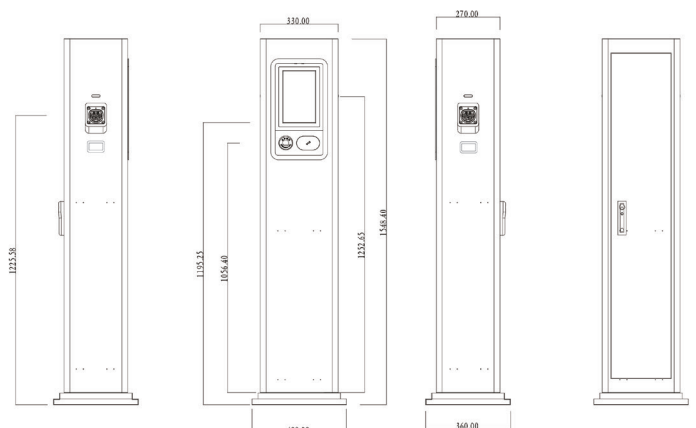

Overview

C4EU is a smart AC charger providing shared charging service to EV users. With intelligent output control and both B case (socket-outlet) and C case (vehicle connector) connection choices, one single C4EU charger can meet two customers' different requirements at the same time. 10.1-inch HD anti-glare touchscreen, as well as ground-mounted installation methods, C4EU provides abundant space for update and powerful technical support for complex charging environment

Dimensions

400x360x1550 mm

General Specification

Product	C4EU
Dimensions	400x360x1550 mm
Weight	60 kg
Screen Size	10 Inches Touchscreen
Input Voltage	1-phase 220 VAC \pm 10% 50 Hz 3-phase 380 VAC \pm 10% 50 Hz
Maximum Input Power	44kW 63A
Power Factor	> 99% at a nominal output power
Maximum Output Power	1-phase 7 kW 3-phase 22 kW
Connection	Type 2 socket
Communication Protocol	OCPP 1.6/XCHARGE Protocol
Operation System	Android
Network Carrier	2G/3G/4G/LAN/WiFi
Payment Mode	RFID / QR Code / APP
Advertising/Branding	Yes (jpg, png, mp4)
Ground Load Bearing	At least 80 kg
Operating Temperature	-25°C ~ 50°C
Operating Humidity	5%~95%
Mechanical impacts Protection	IK10
Protection Level	IP54
Metering	Internal AC meter with MID
RCD	Type A with 6mA DC detection / Type B
Parking Zone Management	Radar and delay fee system + parking locker (optional)
Safety Protection	Over/Undervoltage Protection, Overload Protection, Short Circuit Protection, Anti-access Protection, Earth Leakage Protection, Lightning Protection, Overheat Protection